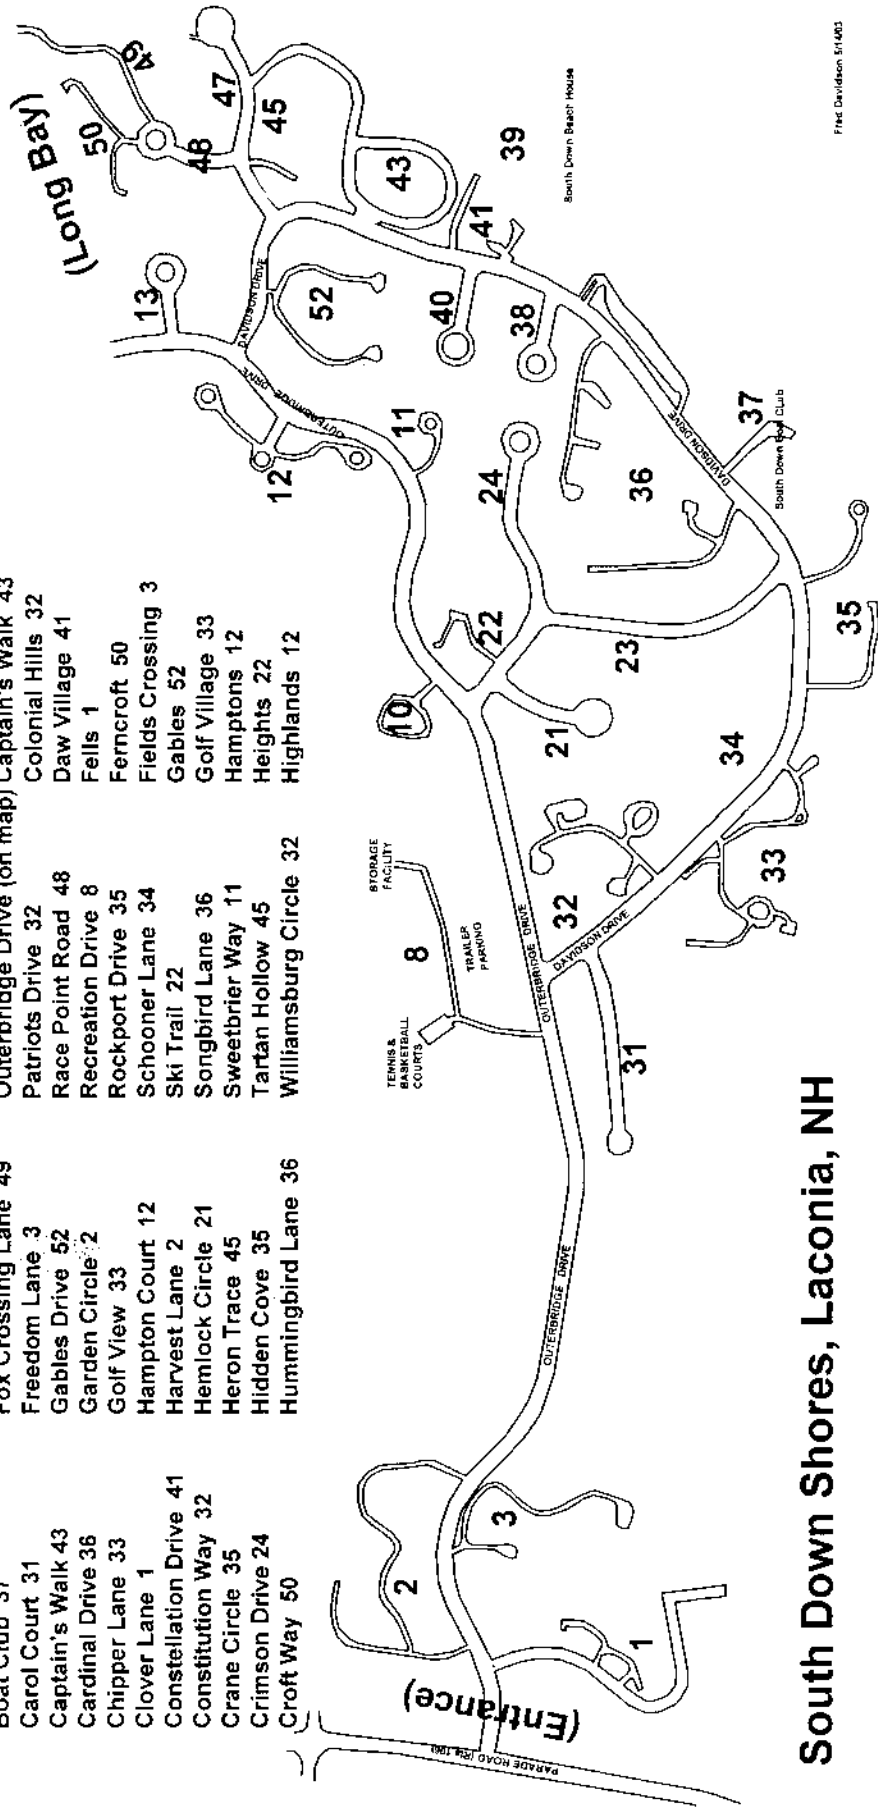

--STREETS--

Admiral's Lane 47  
 Alpine Circle 10  
 Andover Place 38  
 Beach House 39  
 Birdie Way 33  
 Boat Club 37  
 Carol Court 31  
 Captain's Walk 43  
 Cardinal Drive 36  
 Chipper Lane 33  
 Clover Lane 1  
 Constellation Drive 41  
 Constitution Way 32  
 Crane Circle 35  
 Crimson Drive 24  
 Croft Way 50

Davidson Drive (on map)  
 Drummer Trail 23  
 Duffers Drive 33  
 Eagle Drive 36  
 Exeter Place 13  
 Fells Way 1  
 Fern Lane 50  
 Fox Crossing Lane 49  
 Freedom Lane 3  
 Gables Drive 52  
 Garden Circle 2  
 Golf View 33  
 Hampton Court 12  
 Harvest Lane 2  
 Hemlock Circle 21  
 Heron Trace 45  
 Hidden Cove 35  
 Hummingbird Lane 36

Independence Way 32  
 Lantern Circle 12  
 Liberty Run 3  
 Links Path 33  
 Loan Lane 36  
 Molly Lane 22  
 Mulligan Court 33  
 Outerbridge Drive (on map)  
 Patriots Drive 32  
 Race Point Road 48  
 Recreation Drive 8  
 Rockport Drive 35  
 Schooner Lane 34  
 Ski Trail 22  
 Songbird Lane 36  
 Sweetbrier Way 11  
 Tartan Hollow 45  
 Williamsburg Circle 32

Highwood 10  
 Meadows 2  
 Rosedown 11  
 West Harbour 34

**South Down Shores, Laconia, NH**